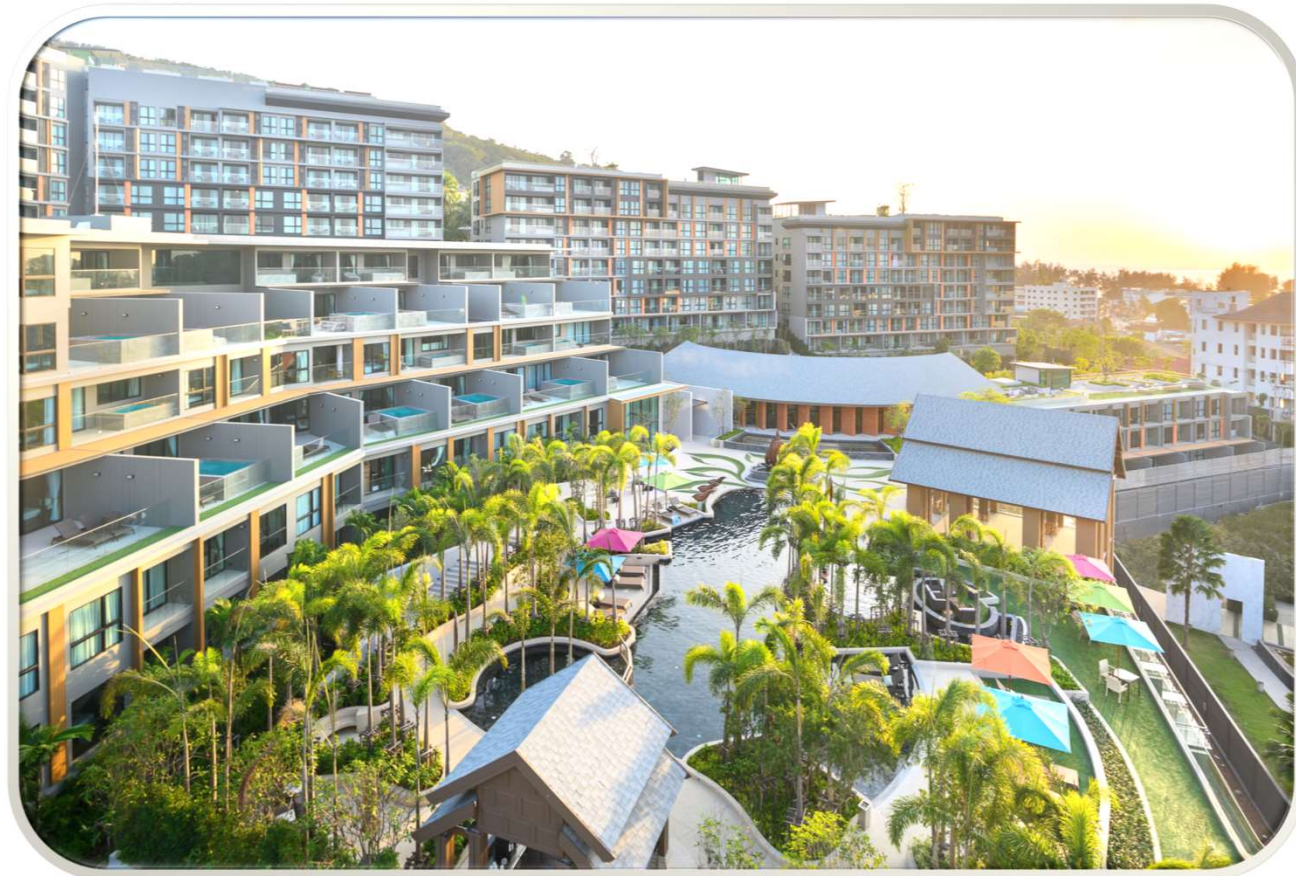

Mida Grande Resort Phuket

MIDA
GRANDE RESORT
PHUKET

Location: Surin Beach

Rooms: 364

2Ad+2Chd: Dlx Room (2+1) / Family Suites

Interconnecting Rooms: No

Indian Food in Hotel: Yes

Kids Club: Yes

Honeymoon Spl: Yes

Meeting Facilities: No

Indian restaurant nearby: Yes

travelbullz
destination management company