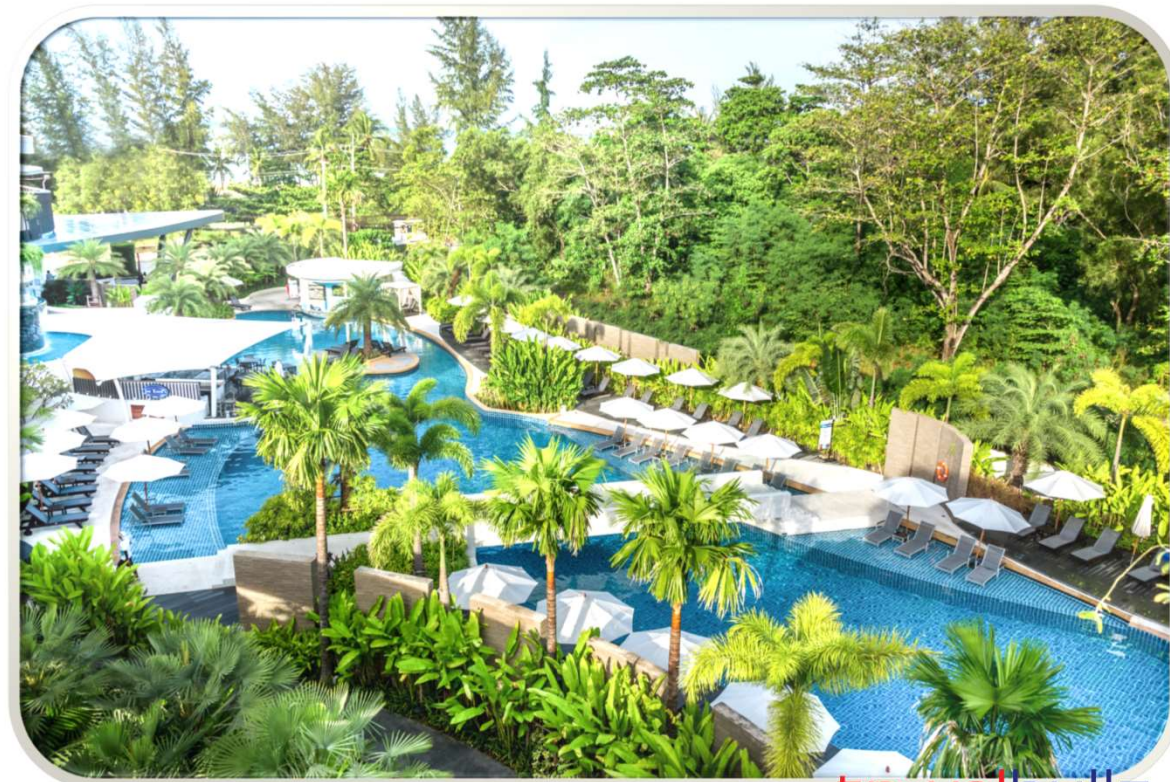

Novotel Phuket Karon Beach Resort & Spa

NOVOTEL
HOTELS & RESORTS

**PHUKET KARON BEACH
RESORT & SPA**

Location: Karon Beach. 10 minutes drive from Patong

Rooms: 224

2Ad+2Chd: All

Interconnecting Rooms: Subject to availability

Indian Food in Hotel: Yes (promotion menu)

Kids Club: Yes

Honeymoon Spl: Yes

Meeting Facilities: No

Indian restaurant nearby: Yes

travelbullz
destination management company