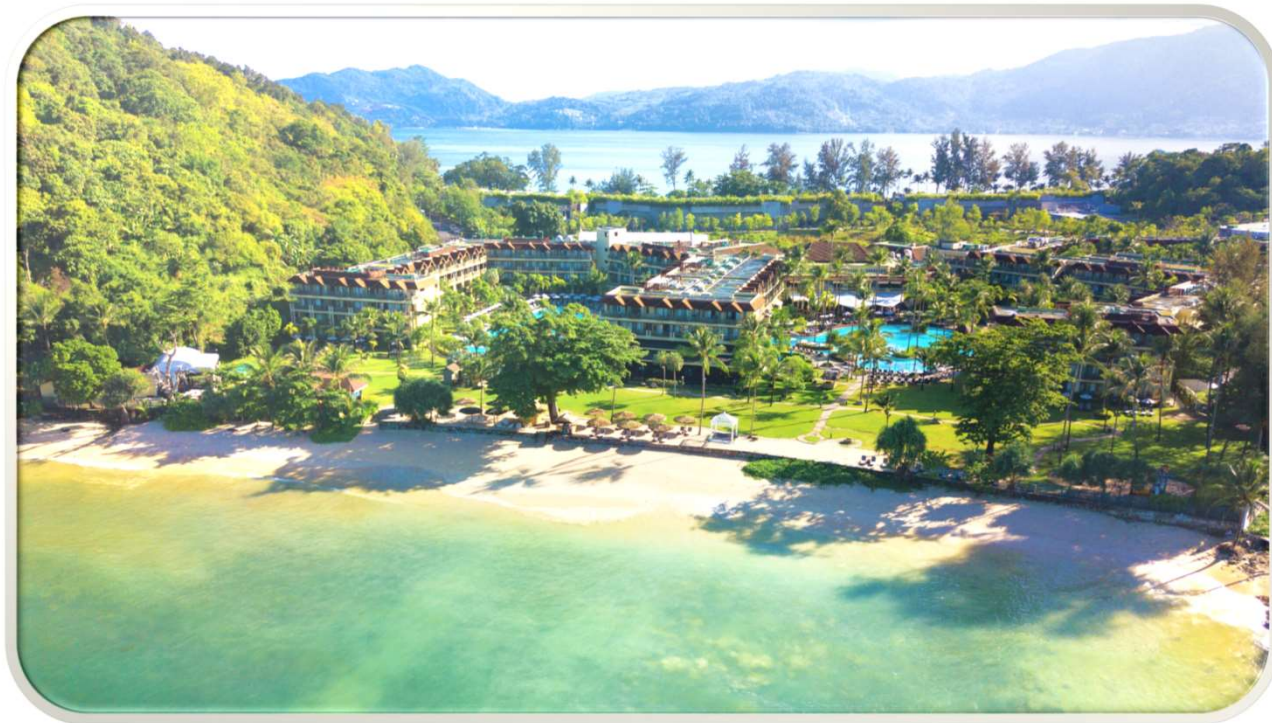

Phuket Marriott Resort & Spa, Merlin Beach

MARRIOTT RESORT
PHUKET
MERLIN BEACH

Location: Tri-Trang Beach, Patong

Rooms: 414

2Ad+2Chd: All Room Types

Interconnecting Rooms: Sup, Dlx, Premier Rooms

Indian Food in Hotel: Yes

Kids Club: Yes

Honeymoon Spl: Yes

Meeting Facilities: Yes

Indian restaurant nearby: Yes

travelbullz
destination management company